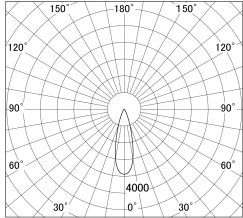

■ Lighting Distribution Curve (cd/1000 lm)

Luminous flux : 2640 lm