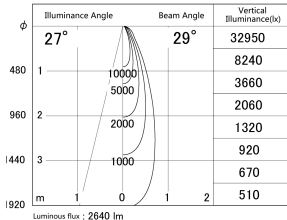

Luminous flux : 2640 lm