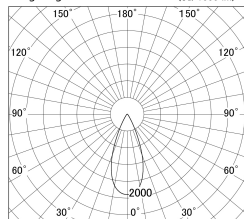

■ Lighting Distribution Curve (cd/1000 lm)

Luminous flux : 2570 lm