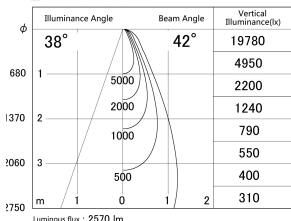

Luminous flux : 2570 lm