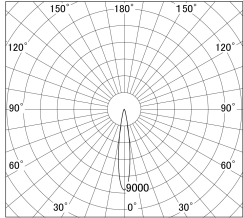

■ Lighting Distribution Curve (cd/1000 lm)