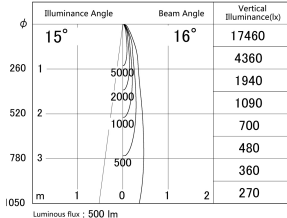

Item no. DD161-0515WW9040-FX-TL

Series Name: AMMA Φ80 series Lens type Fixed Antiglare (DD161-AG-FX)

■ Lighting Distribution Curve (cd/1000 lm)

Installation	Recessed mount
Type	AMMA Φ80 series Lens type Fixed Antiglare (DD161-AG-FX)
Fixture wattage	5W
Beam angle	16
Color Temp.	4000K
CRI	Ra>90
Luminous	500 lm
Body	Die-cast aluminum alloy
Body finish	N/A
Trim finish	White
Reflector finish	White
IP Rate	IP20
Light source	COB module
Input Voltage	AC220~240V
Dimming Type	Non-Dimmable
Certificate	CE,CCC
Cut Hole	80mm