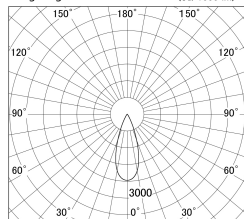

■ Lighting Distribution Curve (cd/1000 lm)