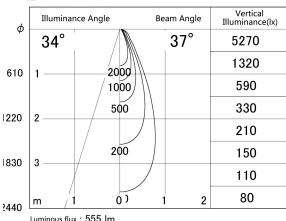

Item no. DD161-0535WW9040-FX-TL

Series Name: AMMA Φ80 series Lens type Fixed Antiglare (DD161-AG-FX)

■ Lighting Distribution Curve (cd/1000 lm)

Installation	Recessed mount
Type	AMMA Φ80 series Lens type Fixed Antiglare (DD161-AG-FX)
Fixture wattage	5W
Beam angle	37
Color Temp.	4000K
CRI	Ra>90
Luminous	555 lm
Body	Die-cast aluminum alloy
Body finish	N/A
Trim finish	White
Reflector finish	White
IP Rate	IP20
Light source	COB module
Input Voltage	AC220~240V
Dimming Type	Non-Dimmable
Certificate	CE,CCC
Cut Hole	80mm