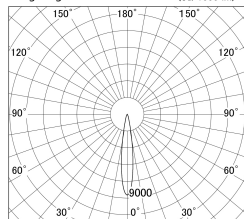

■ Lighting Distribution Curve (cd/1000 lm)