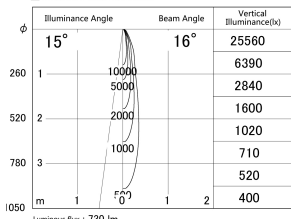

Item no. DD161-0815WW9040-FX-TL

Series Name: AMMA Φ80 series Lens type Fixed Antiglare (DD161-AG-FX)

■ Lighting Distribution Curve (cd/1000 lm)

Installation	Recessed mount
Type	AMMA Φ80 series Lens type Fixed Antiglare (DD161-AG-FX)
Fixture wattage	7.5W
Beam angle	16
Color Temp.	4000K
CRI	Ra>90
Luminous	732 lm
Body	Die-cast aluminum alloy
Body finish	N/A
Trim finish	White
Reflector finish	White
IP Rate	IP20
Light source	COB module
Input Voltage	AC220~240V
Dimming Type	Non-Dimmable
Certificate	CE,CCC
Cut Hole	80mm