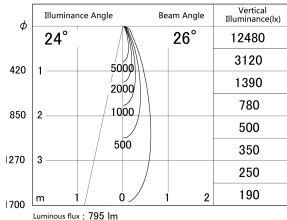

Item no. DD161-0825WW9040-FX-TL

Series Name: AMMA Φ80 series Lens type Fixed Antiglare (DD161-AG-FX)

■ Lighting Distribution Curve (cd/1000 lm)

Installation	Recessed mount
Type	AMMA Φ80 series Lens type Fixed Antiglare (DD161-AG-FX)
Fixture wattage	7.5W
Beam angle	26
Color Temp.	4000K
CRI	Ra>90
Luminous	797 lm
Body	Die-cast aluminum alloy
Body finish	N/A
Trim finish	White
Reflector finish	White
IP Rate	IP20
Light source	COB module
Input Voltage	AC220~240V
Dimming Type	Non-Dimmable
Certificate	CE,CCC
Cut Hole	80mm