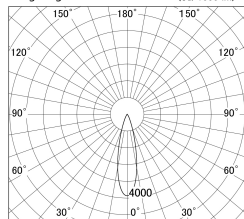

Installation	Recessed mount
Type	AMMA Φ80 series Lens type Fixed Antiglare (DD161-AG-FX)
Fixture wattage	7.5W
Beam angle	26
Color Temp.	4000K
CRI	Ra>90
Luminous	797 lm
Body	Die-cast aluminum alloy
Body finish	N/A
Trim finish	White
Reflector finish	White
IP Rate	IP20
Light source	COB module
Input Voltage	AC220~240V
Dimming Type	Non-Dimmable
Certificate	CE,CCC
Cut Hole	80mm

■ Lighting Distribution Curve (cd/1000 lm)