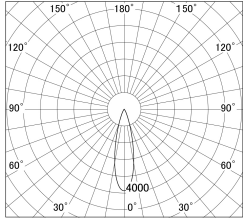

■ Lighting Distribution Curve (cd/1000 lm)