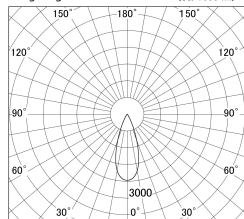

■ Lighting Distribution Curve (cd/1000 lm)