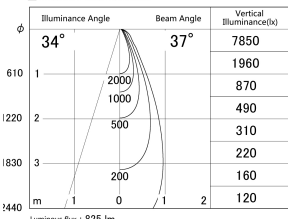

Item no. DD161-0835WW9040-FX-TL

Series Name: AMMA Φ80 series Lens type Fixed Antiglare (DD161-AG-FX)

■ Lighting Distribution Curve (cd/1000 lm)

Installation	Recessed mount
Type	AMMA Φ80 series Lens type Fixed Antiglare (DD161-AG-FX)
Fixture wattage	7.5W
Beam angle	37
Color Temp.	4000K
CRI	Ra>90
Luminous	826 lm
Body	Die-cast aluminum alloy
Body finish	N/A
Trim finish	White
Reflector finish	White
IP Rate	IP20
Light source	COB module
Input Voltage	AC220~240V
Dimming Type	Non-Dimmable
Certificate	CE,CCC
Cut Hole	80mm