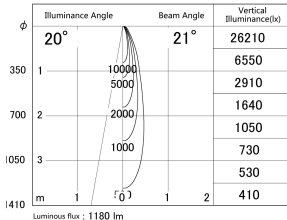

Item no. DD161-1020WW9040-FX-TL

Series Name: AMMA Φ80 series Lens type Fixed Antiglare (DD161-AG-FX)

■ Lighting Distribution Curve (cd/1000 lm)

Installation	Recessed mount
Type	AMMA Φ80 series Lens type Fixed Antiglare (DD161-AG-FX)
Fixture wattage	10.5W
Beam angle	21
Color Temp.	4000K
CRI	Ra>90
Luminous	1180 lm
Body	Die-cast aluminum alloy
Body finish	N/A
Trim finish	White
Reflector finish	White
IP Rate	IP20
Light source	COB module
Input Voltage	AC220~240V
Dimming Type	Non-Dimmable
Certificate	CE,CCC
Cut Hole	80mm