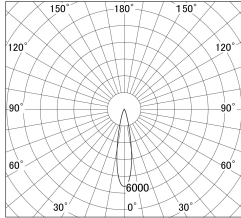

■ Lighting Distribution Curve (cd/1000 lm)