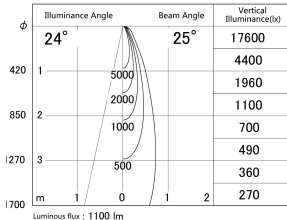

Item no. DD161-1025WW9040-FX-TL

Series Name: AMMA Φ80 series Lens type Fixed Antiglare (DD161-AG-FX)

■ Lighting Distribution Curve (cd/1000 lm)

Installation	Recessed mount
Type	AMMA Φ80 series Lens type Fixed Antiglare (DD161-AG-FX)
Fixture wattage	10.5W
Beam angle	25
Color Temp.	4000K
CRI	Ra>90
Luminous	1098 lm
Body	Die-cast aluminum alloy
Body finish	N/A
Trim finish	White
Reflector finish	White
IP Rate	IP20
Light source	COB module
Input Voltage	AC220~240V
Dimming Type	Non-Dimmable
Certificate	CE,CCC
Cut Hole	80mm