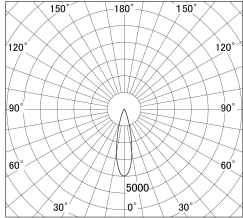

■ Lighting Distribution Curve (cd/1000 lm)