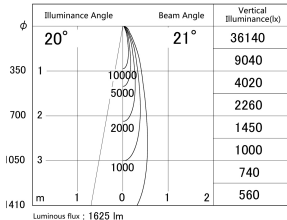

Item no. DD161-1520WW9040-FX-TL

Series Name: AMMA Φ80 series Lens type
Fixed Antiglare (DD161-AG-FX)

■ Lighting Distribution Curve (cd/1000 lm)

Installation	Recessed mount
Type	AMMA Φ80 series Lens type Fixed Antiglare (DD161-AG-FX)
Fixture wattage	14W
Beam angle	21
Color Temp.	4000K
CRI	Ra>90
Luminous	1627 lm
Body	Die-cast aluminum alloy
Body finish	N/A
Trim finish	White
Reflector finish	White
IP Rate	IP20
Light source	COB module
Input Voltage	AC220~240V
Dimming Type	Non-Dimmable
Certificate	CE,CCC
Cut Hole	80mm