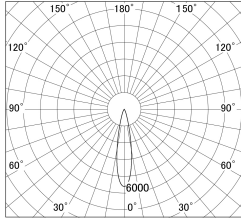

■ Lighting Distribution Curve (cd/1000 lm)