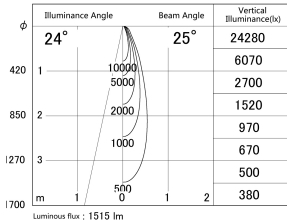

Item no. DD161-1525WW9040-FX-TL

Series Name: AMMA Φ80 series Lens type Fixed Antiglare (DD161-AG-FX)

■ Lighting Distribution Curve (cd/1000 lm)

Installation	Recessed mount
Type	AMMA Φ80 series Lens type Fixed Antiglare (DD161-AG-FX)
Fixture wattage	14W
Beam angle	25
Color Temp.	4000K
CRI	Ra>90
Luminous	1515 lm
Body	Die-cast aluminum alloy
Body finish	N/A
Trim finish	White
Reflector finish	White
IP Rate	IP20
Light source	COB module
Input Voltage	AC220~240V
Dimming Type	Non-Dimmable
Certificate	CE,CCC
Cut Hole	80mm