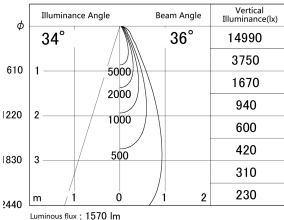

Item no. DD161-1535WW9040-FX-TL

Series Name: AMMA Φ80 series Lens type Fixed Antiglare (DD161-AG-FX)

■ Lighting Distribution Curve (cd/1000 lm)

Installation	Recessed mount
Type	AMMA Φ80 series Lens type Fixed Antiglare (DD161-AG-FX)
Fixture wattage	14W
Beam angle	36
Color Temp.	4000K
CRI	Ra>90
Luminous	1569 lm
Body	Die-cast aluminum alloy
Body finish	N/A
Trim finish	White
Reflector finish	White
IP Rate	IP20
Light source	COB module
Input Voltage	AC220~240V
Dimming Type	Non-Dimmable
Certificate	CE,CCC
Cut Hole	80mm