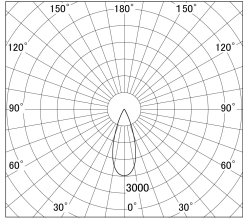

■ Lighting Distribution Curve (cd/1000 lm)