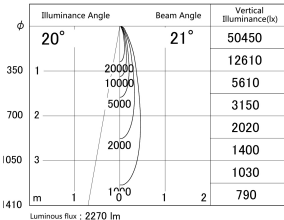

Item no. DD161-2020WW9040-FX-TL

Series Name: AMMA Φ80 series Lens type Fixed Antiglare (DD161-AG-FX)

■ Lighting Distribution Curve (cd/1000 lm)

Installation	Recessed mount
Type	AMMA Φ80 series Lens type Fixed Antiglare (DD161-AG-FX)
Fixture wattage	21W
Beam angle	21
Color Temp.	4000K
CRI	Ra>90
Luminous	2271 lm
Body	Die-cast aluminum alloy
Body finish	N/A
Trim finish	White
Reflector finish	White
IP Rate	IP20
Light source	COB module
Input Voltage	AC220~240V
Dimming Type	Non-Dimmable
Certificate	CE,CCC
Cut Hole	80mm