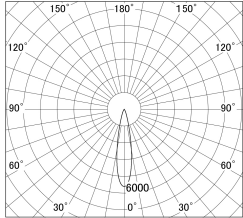

■ Lighting Distribution Curve (cd/1000 lm)