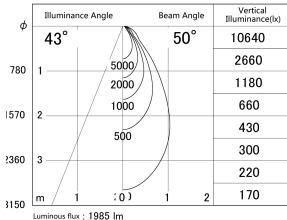

Item no. DD161-2045WW9040-FX-TL

Series Name: AMMA Φ80 series Lens type Fixed Antiglare (DD161-AG-FX)

■ Lighting Distribution Curve (cd/1000 lm)

Installation	Recessed mount
Type	AMMA Φ80 series Lens type Fixed Antiglare (DD161-AG-FX)
Fixture wattage	21W
Beam angle	50
Color Temp.	4000K
CRI	Ra>90
Luminous	1986 lm
Body	Die-cast aluminum alloy
Body finish	N/A
Trim finish	White
Reflector finish	White
IP Rate	IP20
Light source	COB module
Input Voltage	AC220~240V
Dimming Type	Non-Dimmable
Certificate	CE,CCC
Cut Hole	80mm