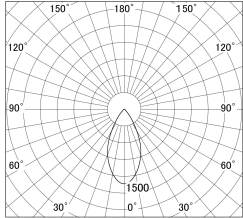

■ Lighting Distribution Curve (cd/1000 lm)