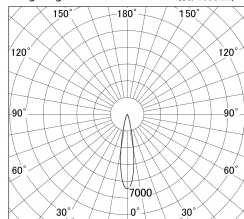

■ Lighting Distribution Curve (cd/1000 lm)