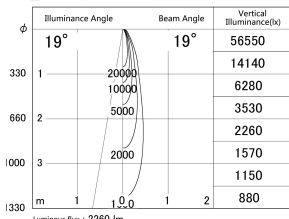

Item no. DD161-2520WW9040-FX-TL

Series Name: AMMA Φ80 series Lens type Fixed Antiglare (DD161-AG-FX)

■ Lighting Distribution Curve (cd/1000 lm)

Installation	Recessed mount
Type	AMMA Φ80 series Lens type Fixed Antiglare (DD161-AG-FX)
Fixture wattage	24W
Beam angle	19
Color Temp.	4000K
CRI	Ra>90
Luminous	2260 lm
Body	Die-cast aluminum alloy
Body finish	N/A
Trim finish	White
Reflector finish	White
IP Rate	IP20
Light source	COB module
Input Voltage	AC220~240V
Dimming Type	Non-Dimmable
Certificate	CE,CCC
Cut Hole	80mm