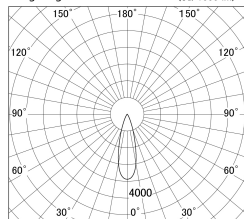

■ Lighting Distribution Curve (cd/1000 lm)