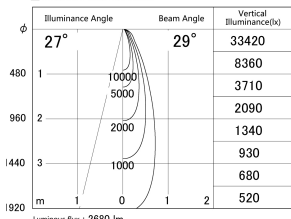

Item no. DD161-2525WW9040-FX-TL

Series Name: AMMA Φ80 series Lens type Fixed Antiglare (DD161-AG-FX)

■ Lighting Distribution Curve (cd/1000 lm)

Installation	Recessed mount
Type	AMMA Φ80 series Lens type Fixed Antiglare (DD161-AG-FX)
Fixture wattage	24W
Beam angle	29
Color Temp.	4000K
CRI	Ra>90
Luminous	2680 lm
Body	Die-cast aluminum alloy
Body finish	N/A
Trim finish	White
Reflector finish	White
IP Rate	IP20
Light source	COB module
Input Voltage	AC220~240V
Dimming Type	Non-Dimmable
Certificate	CE,CCC
Cut Hole	80mm