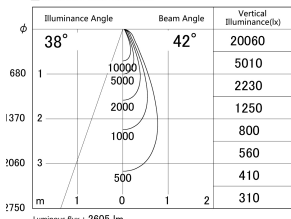

Luminous flux : 2605 lm

Luminous flux : 2605 lm