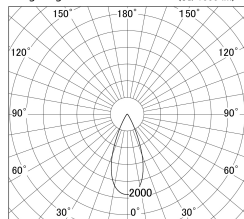

■ Lighting Distribution Curve (cd/1000 lm)

Luminous flux : 2605 lm

Luminous flux : 2605 lm