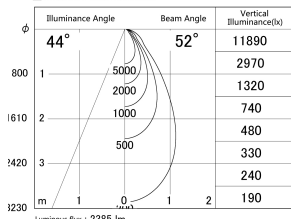

Item no. DD161-2545WW9040-FX-TL

Series Name: AMMA Φ80 series Lens type Fixed Antiglare (DD161-AG-FX)

■ Lighting Distribution Curve (cd/1000 lm)

Installation	Recessed mount
Type	AMMA Φ80 series Lens type Fixed Antiglare (DD161-AG-FX)
Fixture wattage	24W
Beam angle	52
Color Temp.	4000K
CRI	Ra>90
Luminous	2387 lm
Body	Die-cast aluminum alloy
Body finish	N/A
Trim finish	White
Reflector finish	White
IP Rate	IP20
Light source	COB module
Input Voltage	AC220~240V
Dimming Type	Non-Dimmable
Certificate	CE,CCC
Cut Hole	80mm