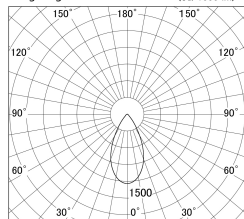

■ Lighting Distribution Curve (cd/1000 lm)