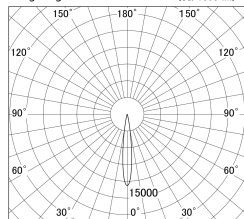

■ Lighting Distribution Curve (cd/1000 lm)

φ	Illuminance Angle	Beam Angle	Vertical Illuminance(lx)
220	13°	14°	33360
1			8340
450			3710
2			2080
680			1330
3			930
910			680
m			520

Luminous flux : 650 lm

Installation	Recessed mount
Type	cledy versa L-G tracklight (DD146)
Fixture wattage	7.5W
Beam angle	14deg
Color Temp.	2700K
CRI	Ra>90
Luminous	649 lm
Body	Die-castaluminumalloy
Body finish	N/A
Trim finish	White
Reflector finish	N/A
IP Rate	IP20
Light source	COB module
Input Voltage	AC220~240V
Dimming Type	Non-Dimmable
Certificate	CE,CCC
Cut Hole	100mm