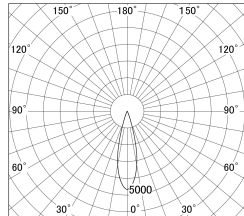

Item no. DD146-0825W9027

Series Name: cledy versa L-G tracklight
(DD146)

■ Lighting Distribution Curve (cd/1000 lm)

■ Direct Horizontal Illuminance DD146-0825W9027

Installation	Recessed mount
Type	cledy versa L-G tracklight (DD146)
Fixture wattage	7.5W
Beam angle	27deg
Color Temp.	2700K
CRI	Ra>90
Luminous	853 lm
Body	Die-castaluminumalloy
Body finish	N/A
Trim finish	White
Reflector finish	N/A
IP Rate	IP20
Light source	COB module
Input Voltage	AC220~240V
Dimming Type	Non-Dimmable
Certificate	CE,CCC
Cut Hole	100mm