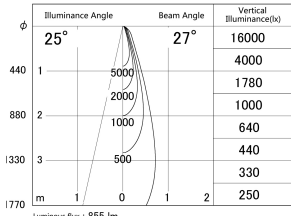

Item no. DD146-0825W9027

Series Name: cledy versa L-G tracklight
(DD146)

■ Lighting Distribution Curve (cd/1000 lm)

■ Direct Horizontal Illuminance DD146-0825W9027

Installation	Recessed mount
Type	cledy versa L-G tracklight (DD146)
Fixture wattage	7.5W
Beam angle	27deg
Color Temp.	2700K
CRI	Ra>90
Luminous	853 lm
Body	Die-castaluminumalloy
Body finish	N/A
Trim finish	White
Reflector finish	N/A
IP Rate	IP20
Light source	COB module
Input Voltage	AC220~240V
Dimming Type	Non-Dimmable
Certificate	CE,CCC
Cut Hole	100mm