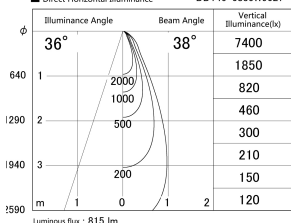

Item no. DD146-0835W9027

Series Name: cledy versa L-G tracklight
(DD146)

■ Lighting Distribution Curve (cd/1000 lm)

Installation	Recessed mount
Type	cledy versa L-G tracklight (DD146)
Fixture wattage	7.5W
Beam angle	38deg
Color Temp.	2700K
CRI	Ra>90
Luminous	817 lm
Body	Die-castaluminumalloy
Body finish	N/A
Trim finish	White
Reflector finish	N/A
IP Rate	IP20
Light source	COB module
Input Voltage	AC220~240V
Dimming Type	Non-Dimmable
Certificate	CE,CCC
Cut Hole	100mm