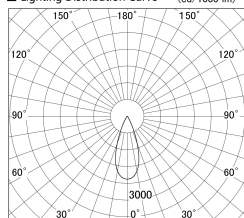

■ Lighting Distribution Curve (cd/1000 lm)