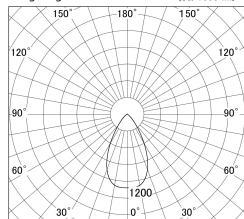

■ Lighting Distribution Curve (cd/1000 lm)