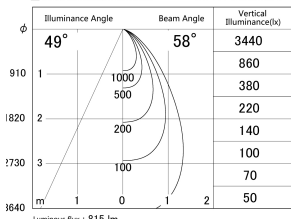

Item no. DD146-0850W9027

Series Name: cledy versa L-G tracklight
(DD146)

■ Lighting Distribution Curve (cd/1000 lm)

Installation	Recessed mount
Type	cledy versa L-G tracklight (DD146)
Fixture wattage	7.5W
Beam angle	58deg
Color Temp.	2700K
CRI	Ra>90
Luminous	813 lm
Body	Die-castaluminumalloy
Body finish	N/A
Trim finish	White
Reflector finish	N/A
IP Rate	IP20
Light source	COB module
Input Voltage	AC220~240V
Dimming Type	Non-Dimmable
Certificate	CE,CCC
Cut Hole	100mm