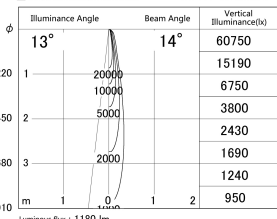

Item no. DD146-1515W9027

Series Name: cledy versa L-G tracklight (DD146)

■ Lighting Distribution Curve (cd/1000 lm)

Installation	Recessed mount
Type	cledy versa L-G tracklight (DD146)
Fixture wattage	14W
Beam angle	14deg
Color Temp.	2700K
CRI	Ra>90
Luminous	1182 lm
Body	Die-castaluminumalloy
Body finish	N/A
Trim finish	White
Reflector finish	N/A
IP Rate	IP20
Light source	COB module
Input Voltage	AC220~240V
Dimming Type	Non-Dimmable
Certificate	CE,CCC
Cut Hole	100mm