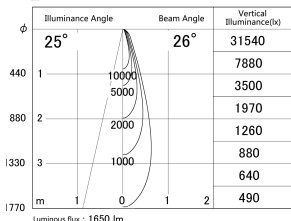

Item no. DD146-1525W9027

Series Name: cledy versa L-G tracklight
(DD146)

■ Lighting Distribution Curve (cd/1000 lm)

■ Direct Horizontal Illuminance DD146-1525W9027

Installation	Recessed mount
Type	cledy versa L-G tracklight (DD146)
Fixture wattage	14W
Beam angle	26deg
Color Temp.	2700K
CRI	Ra>90
Luminous	1650 lm
Body	Die-castaluminumalloy
Body finish	N/A
Trim finish	White
Reflector finish	N/A
IP Rate	IP20
Light source	COB module
Input Voltage	AC220~240V
Dimming Type	Non-Dimmable
Certificate	CE,CCC
Cut Hole	100mm