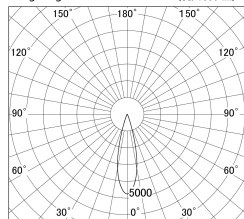

Item no. DD146-1525W9027

Series Name: cledy versa L-G tracklight
(DD146)

■ Lighting Distribution Curve (cd/1000 lm)

■ Direct Horizontal Illuminance DD146-1525W9027

Installation	Recessed mount
Type	cledy versa L-G tracklight (DD146)
Fixture wattage	14W
Beam angle	26deg
Color Temp.	2700K
CRI	Ra>90
Luminous	1650 lm
Body	Die-castaluminumalloy
Body finish	N/A
Trim finish	White
Reflector finish	N/A
IP Rate	IP20
Light source	COB module
Input Voltage	AC220~240V
Dimming Type	Non-Dimmable
Certificate	CE,CCC
Cut Hole	100mm