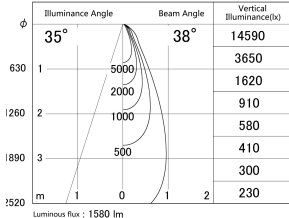

Item no. DD146-1535W9027

Series Name: cledy versa L-G tracklight
(DD146)

■ Lighting Distribution Curve (cd/1000 lm)

■ Direct Horizontal Illuminance DD146-1535W9027

Installation	Recessed mount
Type	cledy versa L-G tracklight (DD146)
Fixture wattage	14W
Beam angle	38deg
Color Temp.	2700K
CRI	Ra>90
Luminous	1582 lm
Body	Die-castaluminumalloy
Body finish	N/A
Trim finish	White
Reflector finish	N/A
IP Rate	IP20
Light source	COB module
Input Voltage	AC220~240V
Dimming Type	Non-Dimmable
Certificate	CE,CCC
Cut Hole	100mm