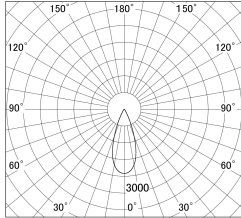

Item no. DD146-1535W9027

Series Name: cledy versa L-G tracklight
(DD146)

■ Lighting Distribution Curve (cd/1000 lm)

■ Direct Horizontal Illuminance DD146-1535W9027

Installation	Recessed mount
Type	cledy versa L-G tracklight (DD146)
Fixture wattage	14W
Beam angle	38deg
Color Temp.	2700K
CRI	Ra>90
Luminous	1582 lm
Body	Die-castaluminumalloy
Body finish	N/A
Trim finish	White
Reflector finish	N/A
IP Rate	IP20
Light source	COB module
Input Voltage	AC220~240V
Dimming Type	Non-Dimmable
Certificate	CE,CCC
Cut Hole	100mm