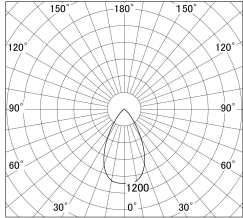

Item no. DD146-1550W9027

Series Name: cledy versa L-G tracklight  
(DD146)

■ Lighting Distribution Curve (cd/1000 lm)

■ Direct Horizontal Illuminance DD146-1550W9027

Installation	Recessed mount
Type	cledy versa L-G tracklight (DD146)
Fixture wattage	14W
Beam angle	57deg
Color Temp.	2700K
CRI	Ra>90
Luminous	1573 lm
Body	Die-castaluminumalloy
Body finish	N/A
Trim finish	White
Reflector finish	N/A
IP Rate	IP20
Light source	COB module
Input Voltage	AC220~240V
Dimming Type	Non-Dimmable
Certificate	CE,CCC
Cut Hole	100mm