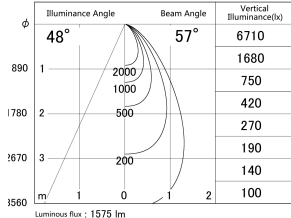

Item no. DD146-1550W9027

Series Name: cledy versa L-G tracklight  
(DD146)

■ Lighting Distribution Curve (cd/1000 lm)

■ Direct Horizontal Illuminance DD146-1550W9027

Installation	Recessed mount
Type	cledy versa L-G tracklight (DD146)
Fixture wattage	14W
Beam angle	57deg
Color Temp.	2700K
CRI	Ra>90
Luminous	1573 lm
Body	Die-castaluminumalloy
Body finish	N/A
Trim finish	White
Reflector finish	N/A
IP Rate	IP20
Light source	COB module
Input Voltage	AC220~240V
Dimming Type	Non-Dimmable
Certificate	CE,CCC
Cut Hole	100mm