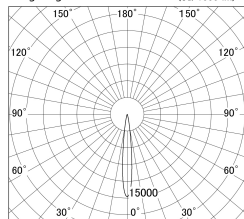

Installation	Recessed mount
Type	cledy versa L-G tracklight (DD146)
Fixture wattage	21W
Beam angle	12deg
Color Temp.	2700K
CRI	Ra>90
Luminous	2465 lm
Body	Die-castaluminumalloy
Body finish	N/A
Trim finish	White
Reflector finish	N/A
IP Rate	IP20
Light source	COB module
Input Voltage	AC220~240V
Dimming Type	Non-Dimmable
Certificate	CE,CCC
Cut Hole	125mm

■ Lighting Distribution Curve (cd/1000 lm)