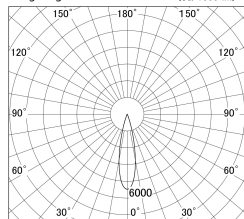

■ Lighting Distribution Curve (cd/1000 lm)