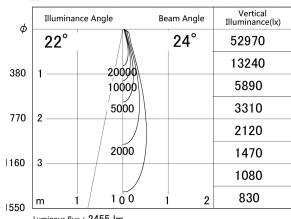

Item no. DD146-2025W9027

Series Name: cledy versa L-G tracklight (DD146)

■ Lighting Distribution Curve (cd/1000 lm)

Installation	Recessed mount
Type	cledy versa L-G tracklight (DD146)
Fixture wattage	21W
Beam angle	24deg
Color Temp.	2700K
CRI	Ra>90
Luminous	2454 lm
Body	Die-castaluminumalloy
Body finish	N/A
Trim finish	White
Reflector finish	N/A
IP Rate	IP20
Light source	COB module
Input Voltage	AC220~240V
Dimming Type	Non-Dimmable
Certificate	CE,CCC
Cut Hole	125mm