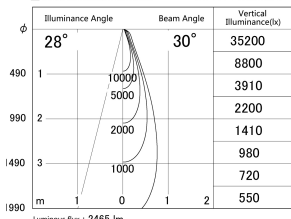

Item no. DD146-2035W9027

Series Name: cledy versa L-G tracklight
(DD146)

■ Lighting Distribution Curve (cd/1000 lm)

Installation	Recessed mount
Type	cledy versa L-G tracklight (DD146)
Fixture wattage	21W
Beam angle	30deg
Color Temp.	2700K
CRI	Ra>90
Luminous	2464 lm
Body	Die-castaluminumalloy
Body finish	N/A
Trim finish	White
Reflector finish	N/A
IP Rate	IP20
Light source	COB module
Input Voltage	AC220~240V
Dimming Type	Non-Dimmable
Certificate	CE,CCC
Cut Hole	125mm