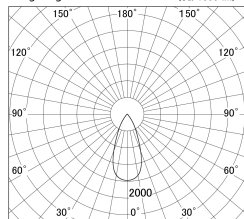

■ Lighting Distribution Curve (cd/1000 lm)