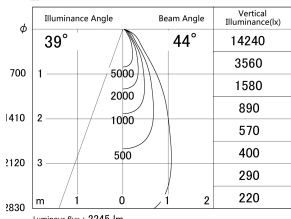

Item no. DD146-2050W9027

Series Name: cledy versa L-G tracklight
(DD146)

■ Lighting Distribution Curve (cd/1000 lm)

Installation	Recessed mount
Type	cledy versa L-G tracklight (DD146)
Fixture wattage	21W
Beam angle	44deg
Color Temp.	2700K
CRI	Ra>90
Luminous	2245 lm
Body	Die-castaluminumalloy
Body finish	N/A
Trim finish	White
Reflector finish	N/A
IP Rate	IP20
Light source	COB module
Input Voltage	AC220~240V
Dimming Type	Non-Dimmable
Certificate	CE,CCC
Cut Hole	125mm