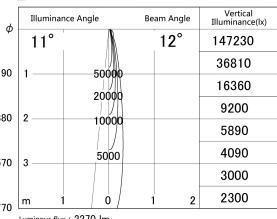

Item no. DD146-2515W9027

Series Name: cledy versa L-G tracklight (DD146)

■ Lighting Distribution Curve (cd/1000 lm)

Installation	Recessed mount
Type	cledy versa L-G tracklight (DD146)
Fixture wattage	24W
Beam angle	12deg
Color Temp.	2700K
CRI	Ra>90
Luminous	2268 lm
Body	Die-castaluminumalloy
Body finish	N/A
Trim finish	White
Reflector finish	N/A
IP Rate	IP20
Light source	COB module
Input Voltage	AC220~240V
Dimming Type	Non-Dimmable
Certificate	CE,CCC
Cut Hole	125mm