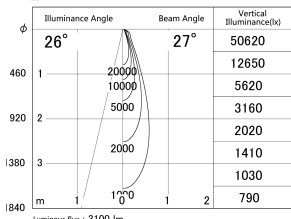

Item no. DD146-2525W9027

Series Name: cledy versa L-G tracklight
(DD146)

■ Lighting Distribution Curve (cd/1000 lm)

Installation	Recessed mount
Type	cledy versa L-G tracklight (DD146)
Fixture wattage	24W
Beam angle	27deg
Color Temp.	2700K
CRI	Ra>90
Luminous	3099 lm
Body	Die-castaluminumalloy
Body finish	N/A
Trim finish	White
Reflector finish	N/A
IP Rate	IP20
Light source	COB module
Input Voltage	AC220~240V
Dimming Type	Non-Dimmable
Certificate	CE,CCC
Cut Hole	125mm