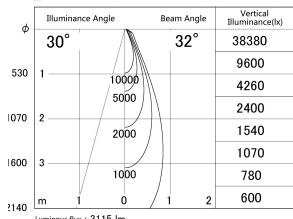

Item no. DD146-2535W9027

Series Name: cledy versa L-G tracklight (DD146)

■ Lighting Distribution Curve (cd/1000 lm)

Installation	Recessed mount
Type	cledy versa L-G tracklight (DD146)
Fixture wattage	24W
Beam angle	32deg
Color Temp.	2700K
CRI	Ra>90
Luminous	3115 lm
Body	Die-castaluminumalloy
Body finish	N/A
Trim finish	White
Reflector finish	N/A
IP Rate	IP20
Light source	COB module
Input Voltage	AC220~240V
Dimming Type	Non-Dimmable
Certificate	CE,CCC
Cut Hole	125mm