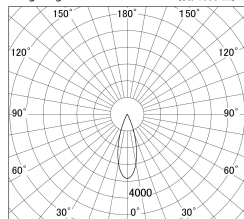

■ Lighting Distribution Curve (cd/1000 lm)