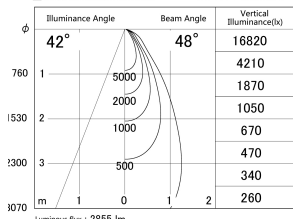

Item no. DD146-2550W9027

Series Name: cledy versa L-G tracklight (DD146)

■ Lighting Distribution Curve (cd/1000 lm)

Installation	Recessed mount
Type	cledy versa L-G tracklight (DD146)
Fixture wattage	24W
Beam angle	48deg
Color Temp.	2700K
CRI	Ra>90
Luminous	2855 lm
Body	Die-castaluminumalloy
Body finish	N/A
Trim finish	White
Reflector finish	N/A
IP Rate	IP20
Light source	COB module
Input Voltage	AC220~240V
Dimming Type	Non-Dimmable
Certificate	CE,CCC
Cut Hole	125mm