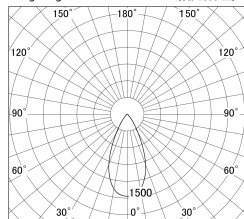

■ Lighting Distribution Curve (cd/1000 lm)