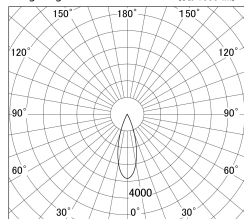

■ Lighting Distribution Curve (cd/1000 lm)