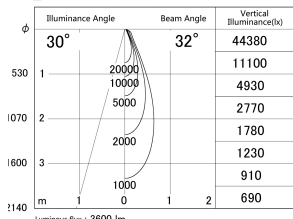

Item no. DD146-3035W9027

Series Name: cledy versa L-G tracklight (DD146)

■ Lighting Distribution Curve (cd/1000 lm)

Installation	Recessed mount
Type	cledy versa L-G tracklight (DD146)
Fixture wattage	28W
Beam angle	32deg
Color Temp.	2700K
CRI	Ra>90
Luminous	3602 lm
Body	Die-castaluminumalloy
Body finish	N/A
Trim finish	White
Reflector finish	N/A
IP Rate	IP20
Light source	COB module
Input Voltage	AC220~240V
Dimming Type	Non-Dimmable
Certificate	CE,CCC
Cut Hole	125mm