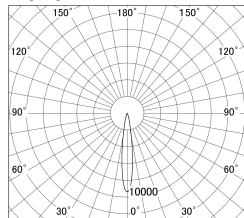

Item no. DD146-3515W9027

Series Name: cledy versa L-G tracklight (DD146)

■ Lighting Distribution Curve (cd/1000 lm)

■ Direct Horizontal Illuminance DD146-3515W9027

Installation	Recessed mount
Type	cledy versa L-G tracklight (DD146)
Fixture wattage	32W
Beam angle	15deg
Color Temp.	2700K
CRI	Ra>90
Luminous	2925 lm
Body	Die-castaluminumalloy
Body finish	N/A
Trim finish	White
Reflector finish	N/A
IP Rate	IP20
Light source	COB module
Input Voltage	AC220~240V
Dimming Type	Non-Dimmable
Certificate	CE,CCC
Cut Hole	150mm