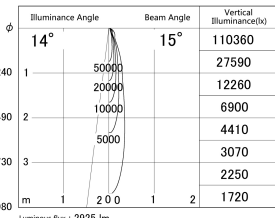

Item no. DD146-3515W9027

Series Name: cledy versa L-G tracklight (DD146)

■ Lighting Distribution Curve (cd/1000 lm)

■ Direct Horizontal Illuminance DD146-3515W9027

Installation	Recessed mount
Type	cledy versa L-G tracklight (DD146)
Fixture wattage	32W
Beam angle	15deg
Color Temp.	2700K
CRI	Ra>90
Luminous	2925 lm
Body	Die-castaluminumalloy
Body finish	N/A
Trim finish	White
Reflector finish	N/A
IP Rate	IP20
Light source	COB module
Input Voltage	AC220~240V
Dimming Type	Non-Dimmable
Certificate	CE,CCC
Cut Hole	150mm