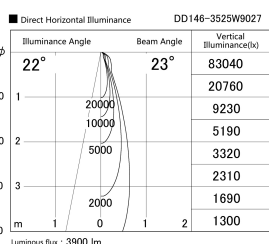

Item no. DD146-3525W9027

Series Name: cledy versa L-G tracklight
(DD146)

Installation	Recessed mount
Type	cledy versa L-G tracklight (DD146)
Fixture wattage	32W
Beam angle	23deg
Color Temp.	2700K
CRI	Ra>90
Luminous	3899 lm
Body	Die-castaluminumalloy
Body finish	N/A
Trim finish	White
Reflector finish	N/A
IP Rate	IP20
Light source	COB module
Input Voltage	AC220~240V
Dimming Type	Non-Dimmable
Certificate	CE,CCC
Cut Hole	150mm