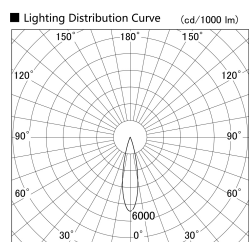

Item no. DD146-3525W9027

Series Name: cledy versa L-G tracklight
(DD146)

Installation	Recessed mount
Type	cledy versa L-G tracklight (DD146)
Fixture wattage	32W
Beam angle	23deg
Color Temp.	2700K
CRI	Ra>90
Luminous	3899 lm
Body	Die-castaluminumalloy
Body finish	N/A
Trim finish	White
Reflector finish	N/A
IP Rate	IP20
Light source	COB module
Input Voltage	AC220~240V
Dimming Type	Non-Dimmable
Certificate	CE,CCC
Cut Hole	150mm