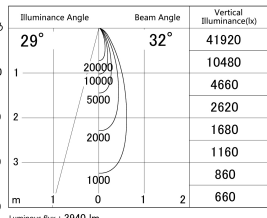

Item no. DD146-3535W9027

Series Name: cledy versa L-G tracklight
(DD146)

■ Lighting Distribution Curve (cd/1000 lm)

■ Direct Horizontal Illuminance DD146-3535W9027

Installation	Recessed mount
Type	cledy versa L-G tracklight (DD146)
Fixture wattage	32W
Beam angle	32deg
Color Temp.	2700K
CRI	Ra>90
Luminous	3939 lm
Body	Die-castaluminumalloy
Body finish	N/A
Trim finish	White
Reflector finish	N/A
IP Rate	IP20
Light source	COB module
Input Voltage	AC220~240V
Dimming Type	Non-Dimmable
Certificate	CE,CCC
Cut Hole	150mm