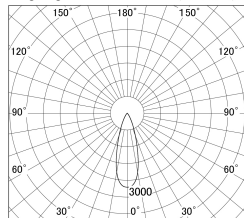

Item no. DD146-3535W9027

Series Name: cledy versa L-G tracklight
(DD146)

■ Lighting Distribution Curve (cd/1000 lm)

■ Direct Horizontal Illuminance DD146-3535W9027

Installation	Recessed mount
Type	cledy versa L-G tracklight (DD146)
Fixture wattage	32W
Beam angle	32deg
Color Temp.	2700K
CRI	Ra>90
Luminous	3939 lm
Body	Die-castaluminumalloy
Body finish	N/A
Trim finish	White
Reflector finish	N/A
IP Rate	IP20
Light source	COB module
Input Voltage	AC220~240V
Dimming Type	Non-Dimmable
Certificate	CE,CCC
Cut Hole	150mm