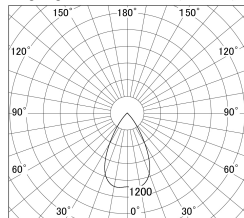

■ Lighting Distribution Curve (cd/1000 lm)