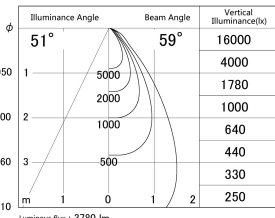

Item no. DD146-3550W9027

Series Name: cledy versa L-G tracklight
(DD146)

■ Lighting Distribution Curve (cd/1000 lm)

Installation	Recessed mount
Type	cledy versa L-G tracklight (DD146)
Fixture wattage	32W
Beam angle	59deg
Color Temp.	2700K
CRI	Ra>90
Luminous	3779 lm
Body	Die-castaluminumalloy
Body finish	N/A
Trim finish	White
Reflector finish	N/A
IP Rate	IP20
Light source	COB module
Input Voltage	AC220~240V
Dimming Type	Non-Dimmable
Certificate	CE,CCC
Cut Hole	150mm