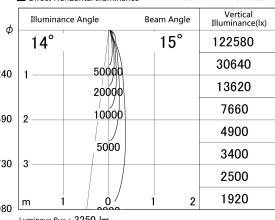

Item no. DD146-4015W9027

Series Name: cledy versa L-G tracklight
(DD146)

■ Lighting Distribution Curve (cd/1000 lm)

■ Direct Horizontal Illuminance DD146-4015W9027

Installation	Recessed mount
Type	cledy versa L-G tracklight (DD146)
Fixture wattage	36W
Beam angle	15deg
Color Temp.	2700K
CRI	Ra>90
Luminous	3249 lm
Body	Die-castaluminumalloy
Body finish	N/A
Trim finish	White
Reflector finish	N/A
IP Rate	IP20
Light source	COB module
Input Voltage	AC220~240V
Dimming Type	Non-Dimmable
Certificate	CE,CCC
Cut Hole	150mm