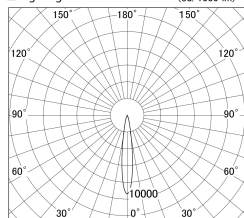

Item no. DD146-4015W9027

Series Name: cledy versa L-G tracklight
(DD146)

■ Lighting Distribution Curve (cd/1000 lm)

■ Direct Horizontal Illuminance DD146-4015W9027

Installation	Recessed mount
Type	cledy versa L-G tracklight (DD146)
Fixture wattage	36W
Beam angle	15deg
Color Temp.	2700K
CRI	Ra>90
Luminous	3249 lm
Body	Die-castaluminumalloy
Body finish	N/A
Trim finish	White
Reflector finish	N/A
IP Rate	IP20
Light source	COB module
Input Voltage	AC220~240V
Dimming Type	Non-Dimmable
Certificate	CE,CCC
Cut Hole	150mm