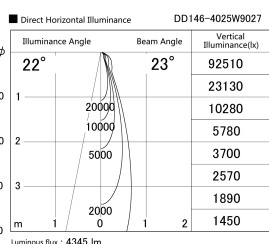

Item no. DD146-4025W9027

Series Name: cledy versa L-G tracklight
(DD146)

Installation	Recessed mount
Type	cledy versa L-G tracklight (DD146)
Fixture wattage	36W
Beam angle	23deg
Color Temp.	2700K
CRI	Ra>90
Luminous	4344 lm
Body	Die-castaluminumalloy
Body finish	N/A
Trim finish	White
Reflector finish	N/A
IP Rate	IP20
Light source	COB module
Input Voltage	AC220~240V
Dimming Type	Non-Dimmable
Certificate	CE,CCC
Cut Hole	150mm