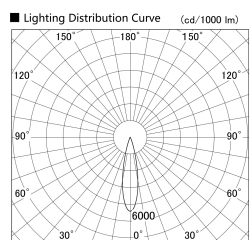

Item no. DD146-4025W9027

Series Name: cledy versa L-G tracklight
(DD146)

Installation	Recessed mount
Type	cledy versa L-G tracklight (DD146)
Fixture wattage	36W
Beam angle	23deg
Color Temp.	2700K
CRI	Ra>90
Luminous	4344 lm
Body	Die-castaluminumalloy
Body finish	N/A
Trim finish	White
Reflector finish	N/A
IP Rate	IP20
Light source	COB module
Input Voltage	AC220~240V
Dimming Type	Non-Dimmable
Certificate	CE,CCC
Cut Hole	150mm