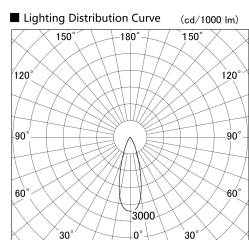

Item no. DD146-4035W9027

Series Name: cledy versa L-G tracklight (DD146)

Installation	Recessed mount
Type	cledy versa L-G tracklight (DD146)
Fixture wattage	36W
Beam angle	32deg
Color Temp.	2700K
CRI	Ra>90
Luminous	4388 lm
Body	Die-castaluminumalloy
Body finish	N/A
Trim finish	White
Reflector finish	N/A
IP Rate	IP20
Light source	COB module
Input Voltage	AC220~240V
Dimming Type	Non-Dimmable
Certificate	CE,CCC
Cut Hole	150mm