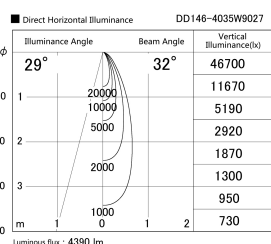

Item no. DD146-4035W9027

Series Name: cledy versa L-G tracklight (DD146)

Installation	Recessed mount
Type	cledy versa L-G tracklight (DD146)
Fixture wattage	36W
Beam angle	32deg
Color Temp.	2700K
CRI	Ra>90
Luminous	4388 lm
Body	Die-castaluminumalloy
Body finish	N/A
Trim finish	White
Reflector finish	N/A
IP Rate	IP20
Light source	COB module
Input Voltage	AC220~240V
Dimming Type	Non-Dimmable
Certificate	CE,CCC
Cut Hole	150mm