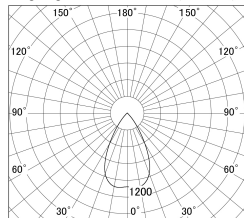

Item no. DD146-4050W9027

Series Name: cledy versa L-G tracklight
(DD146)

■ Lighting Distribution Curve (cd/1000 lm)

■ Direct Horizontal Illuminance DD146-4050W9027

Installation	Recessed mount
Type	cledy versa L-G tracklight (DD146)
Fixture wattage	36W
Beam angle	59deg
Color Temp.	2700K
CRI	Ra>90
Luminous	4210 lm
Body	Die-castaluminumalloy
Body finish	N/A
Trim finish	White
Reflector finish	N/A
IP Rate	IP20
Light source	COB module
Input Voltage	AC220~240V
Dimming Type	Non-Dimmable
Certificate	CE,CCC
Cut Hole	150mm