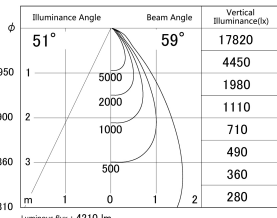

Item no. DD146-4050W9027

Series Name: cledy versa L-G tracklight
(DD146)

■ Lighting Distribution Curve (cd/1000 lm)

■ Direct Horizontal Illuminance DD146-4050W9027

Installation	Recessed mount
Type	cledy versa L-G tracklight (DD146)
Fixture wattage	36W
Beam angle	59deg
Color Temp.	2700K
CRI	Ra>90
Luminous	4210 lm
Body	Die-castaluminumalloy
Body finish	N/A
Trim finish	White
Reflector finish	N/A
IP Rate	IP20
Light source	COB module
Input Voltage	AC220~240V
Dimming Type	Non-Dimmable
Certificate	CE,CCC
Cut Hole	150mm