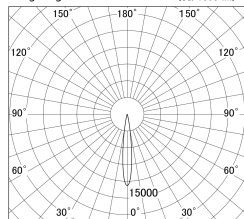

■ Lighting Distribution Curve (cd/1000 lm)

φ	Illuminance Angle	Beam Angle	Vertical Illuminance(lx)
220	13°	14°	34030
1			8510
450			3780
2			2130
680			1360
3			950
910			690
m			530

Luminous flux : 660 lm

Installation	Recessed mount
Type	cledy versa L-G tracklight (DD146)
Fixture wattage	7.5W
Beam angle	14deg
Color Temp.	3000K
CRI	Ra>90
Luminous	662 lm
Body	Die-castaluminumalloy
Body finish	N/A
Trim finish	White
Reflector finish	N/A
IP Rate	IP20
Light source	COB module
Input Voltage	AC220~240V
Dimming Type	Non-Dimmable
Certificate	CE,CCC
Cut Hole	100mm