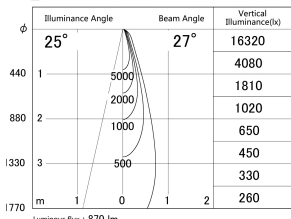

Item no. DD146-0825W9030

Series Name: cledy versa L-G tracklight
(DD146)

■ Lighting Distribution Curve (cd/1000 lm)

Installation	Recessed mount
Type	cledy versa L-G tracklight (DD146)
Fixture wattage	7.5W
Beam angle	27deg
Color Temp.	3000K
CRI	Ra>90
Luminous	870 lm
Body	Die-castaluminumalloy
Body finish	N/A
Trim finish	White
Reflector finish	N/A
IP Rate	IP20
Light source	COB module
Input Voltage	AC220~240V
Dimming Type	Non-Dimmable
Certificate	CE,CCC
Cut Hole	100mm