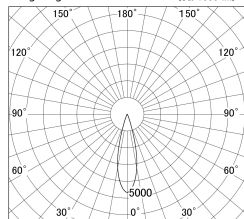

■ Lighting Distribution Curve (cd/1000 lm)