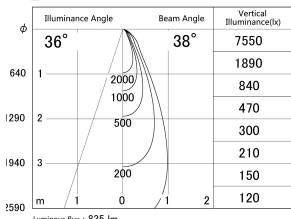

Item no. DD146-0835W9030

Series Name: cledy versa L-G tracklight (DD146)

■ Lighting Distribution Curve (cd/1000 lm)

Installation	Recessed mount
Type	cledy versa L-G tracklight (DD146)
Fixture wattage	7.5W
Beam angle	38deg
Color Temp.	3000K
CRI	Ra>90
Luminous	834 lm
Body	Die-castaluminumalloy
Body finish	N/A
Trim finish	White
Reflector finish	N/A
IP Rate	IP20
Light source	COB module
Input Voltage	AC220~240V
Dimming Type	Non-Dimmable
Certificate	CE,CCC
Cut Hole	100mm