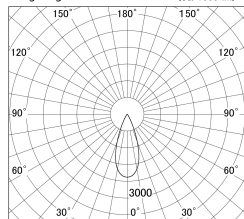

■ Lighting Distribution Curve (cd/1000 lm)