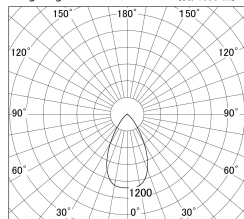

■ Lighting Distribution Curve (cd/1000 lm)