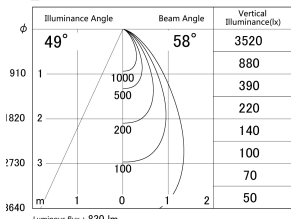

Item no. DD146-0850W9030

Series Name: cledy versa L-G tracklight
(DD146)

■ Lighting Distribution Curve (cd/1000 lm)

Installation	Recessed mount
Type	cledy versa L-G tracklight (DD146)
Fixture wattage	7.5W
Beam angle	58deg
Color Temp.	3000K
CRI	Ra>90
Luminous	830 lm
Body	Die-castaluminumalloy
Body finish	N/A
Trim finish	White
Reflector finish	N/A
IP Rate	IP20
Light source	COB module
Input Voltage	AC220~240V
Dimming Type	Non-Dimmable
Certificate	CE,CCC
Cut Hole	100mm