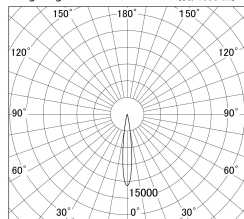

■ Lighting Distribution Curve (cd/1000 lm)

φ	Illuminance Angle	Beam Angle	Vertical Illuminance(lx)
220	13°	14°	6190
1			15500
			20000
			10000
450			6890
2			5000
			3870
680			2480
3			2000
			1720
910			1270
			970

Luminous flux : 1205 lm

Installation	Recessed mount
Type	cledy versa L-G tracklight (DD146)
Fixture wattage	14W
Beam angle	14deg
Color Temp.	3000K
CRI	Ra>90
Luminous	1206 lm
Body	Die-castaluminumalloy
Body finish	N/A
Trim finish	White
Reflector finish	N/A
IP Rate	IP20
Light source	COB module
Input Voltage	AC220~240V
Dimming Type	Non-Dimmable
Certificate	CE,CCC
Cut Hole	100mm