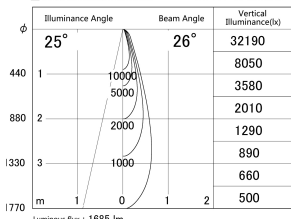

Item no. DD146-1525W9030

Series Name: cledy versa L-G tracklight
(DD146)

■ Lighting Distribution Curve (cd/1000 lm)

Installation	Recessed mount
Type	cledy versa L-G tracklight (DD146)
Fixture wattage	14W
Beam angle	26deg
Color Temp.	3000K
CRI	Ra>90
Luminous	1684 lm
Body	Die-castaluminumalloy
Body finish	N/A
Trim finish	White
Reflector finish	N/A
IP Rate	IP20
Light source	COB module
Input Voltage	AC220~240V
Dimming Type	Non-Dimmable
Certificate	CE,CCC
Cut Hole	100mm