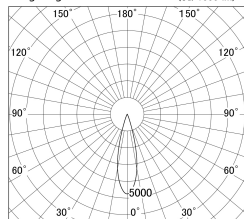

■ Lighting Distribution Curve (cd/1000 lm)