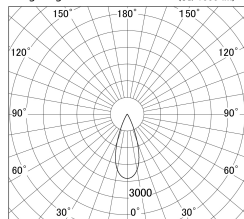

■ Lighting Distribution Curve (cd/1000 lm)