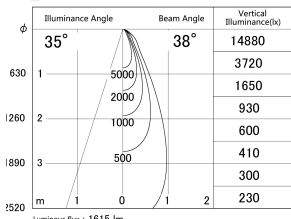

Item no. DD146-1535W9030

Series Name: cledy versa L-G tracklight (DD146)

■ Lighting Distribution Curve (cd/1000 lm)

Installation	Recessed mount
Type	cledy versa L-G tracklight (DD146)
Fixture wattage	14W
Beam angle	38deg
Color Temp.	3000K
CRI	Ra>90
Luminous	1614 lm
Body	Die-castaluminumalloy
Body finish	N/A
Trim finish	White
Reflector finish	N/A
IP Rate	IP20
Light source	COB module
Input Voltage	AC220~240V
Dimming Type	Non-Dimmable
Certificate	CE,CCC
Cut Hole	100mm